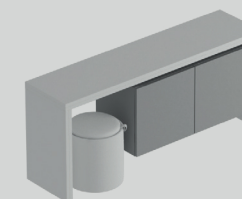

TWICE SYSTEM CON ELEMENTI SOSPESI TWICE SYSTEM WITH HANGING ELEMENT H 55 cm