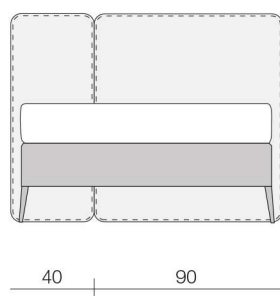

LWT24 SOMMIER 120