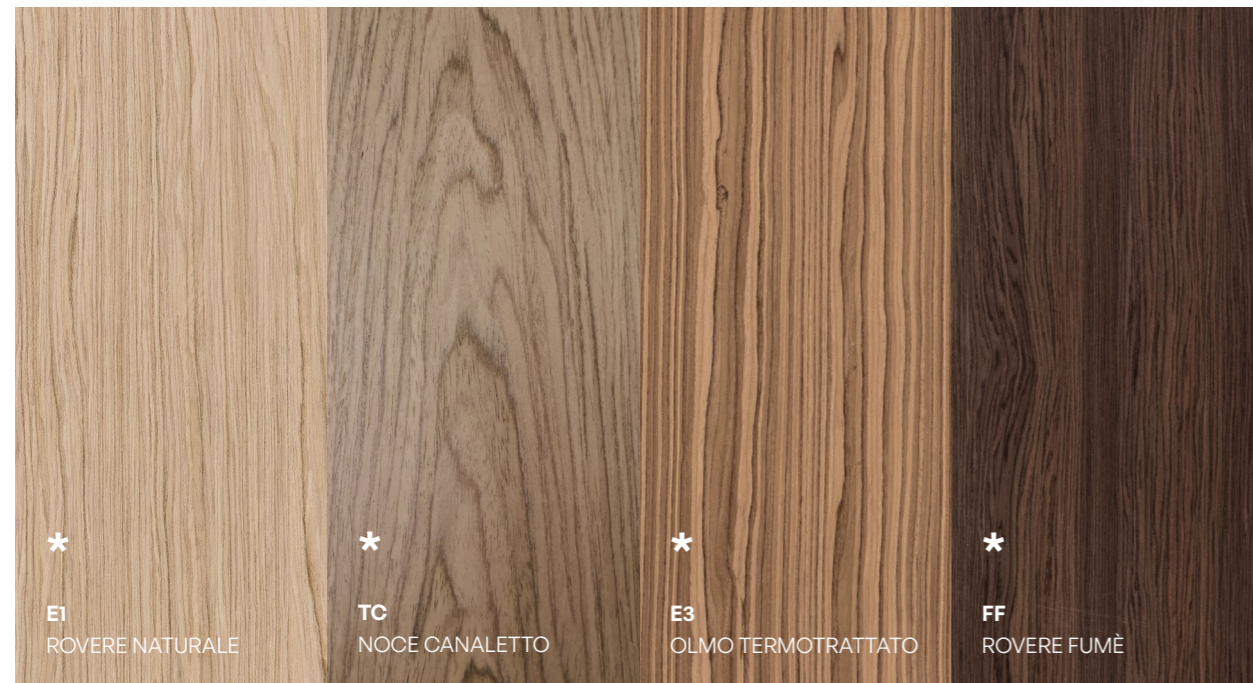

Colours as indications. In order to check the real shades, refer to samples.

WILD 201

WILD 202

WILD 203

WILD 201

WILD 207

WILD 205

Colori indicativi. Per verificare i toni reali consultare campioni.

Colours as indications. In order to check the real shades, refer to samples.

Fjord

Snowdown

Fjord

Underwater

Tundra

Steppe

Solaris

Savana

→ ESSENZE
WOODS

*Per questi colori è possibile avere la finitura ESSENZA LUCIDA (EL).

*GLOSSY WOOD (EL) finish available for these colours.

Colori indicativi. Per verificare i toni reali consultare campioni.