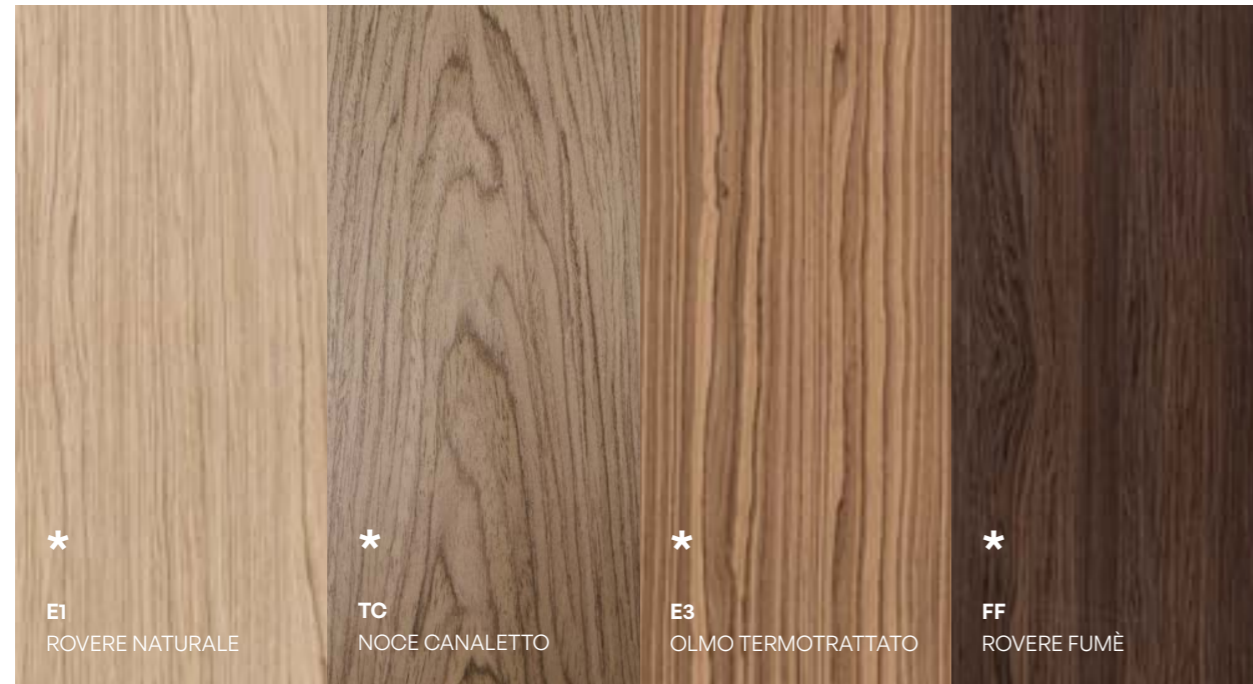

Colours as indications. In order to check the real shades, refer to samples.

WILD 201

WILD 202

WILD 203

WILD 201

WILD 207

WILD 205

Colori indicativi. Per verificare i toni reali consultare campioni.

Colours as indications. In order to check the real shades, refer to samples.

Fjord

Snowdown

Fjord

Underwater

Tundra

Steppe

Solaris

Savana

→ ESSENZE
WOODS

*Per questi colori è possibile avere la finitura ESSENZA LUCIDA (EL).

*GLOSSY WOOD (EL) finish available for these colours.

Colori indicativi. Per verificare i toni reali consultare campioni.