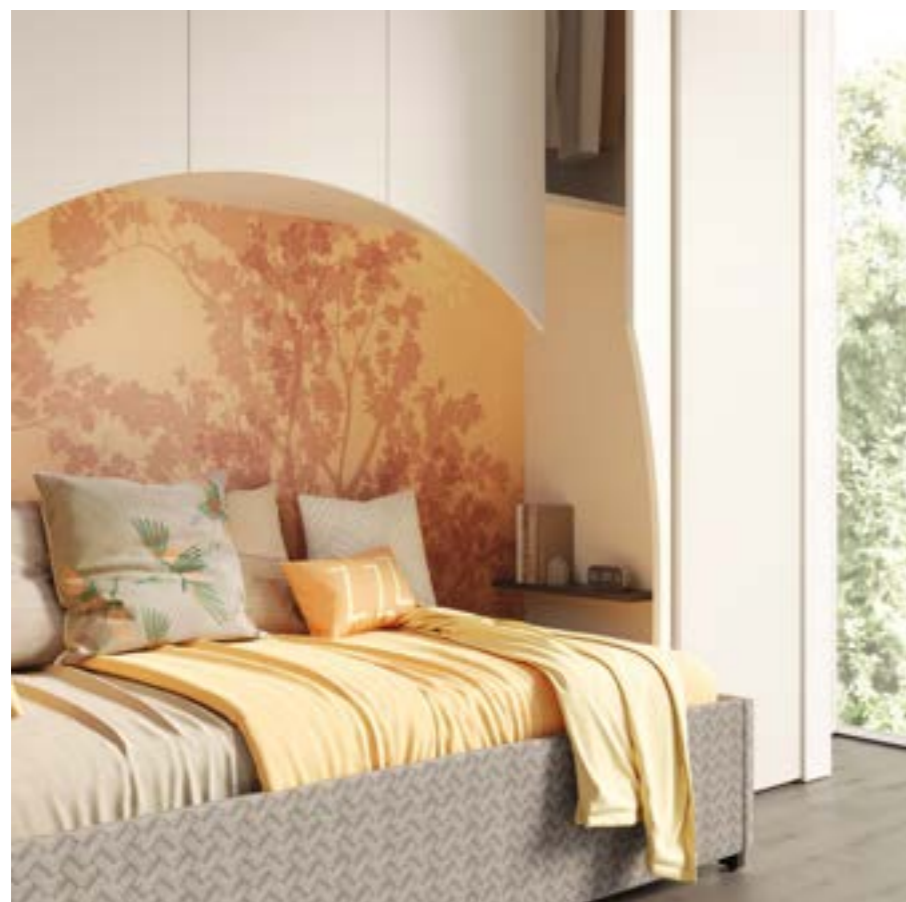

→ NEX
WARDROBE SYSTEM

design Simone Cagnazzo

Il terminale armadio Nex completa e chiude la composizione dando più varianti di contenimento a giorno o nascosti dietro ad ante battenti. Pensato per arricchire la parte terminale dell'armadio, dotato di diverse profondità si adatta anche ad accostamenti con moduli armadio di diverse profondità. La parte frontale sempre a giorno è il dettaglio che contraddistingue l'elemento e dona carattere e praticità d'uso.

The Nex wardrobe end unit completes and closes the composition by providing more storage options, either open or concealed behind hinged doors. Designed to enrich the end part of the wardrobe, it is also suitable for combinations with wardrobe modules of different depths. The front part, always open, is the detail that distinguishes the element and gives it character and pragmatism.

Handles Line - Finishes: matt lacquered Grigio Fumè / Melamine Olmo Scuro / Ghiaccio
Fabric: 369 01 - Digital print WD 501 Mandarin